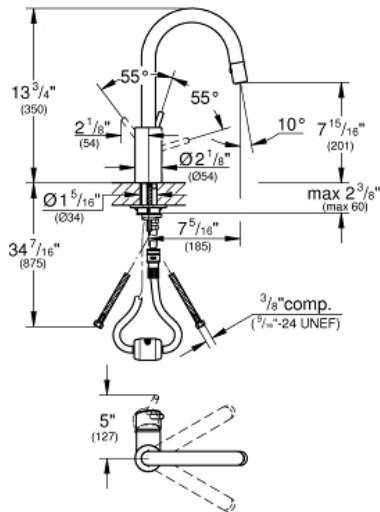

CONCETTO
Single-Handle Kitchen Faucet
MODEL # 31479000

Pure Freude
an Wasser

GROHE

Product Description:
CONCETTO
Single-Handle Kitchen Faucet

Standard Specification:

- For bar sinks
- **GROHE SilkMove** 1.4" (35 mm) ceramic cartridge
- flow strainer
- Adjustable flow rate limiter
- Swivel Spout
- Swivel area 360°
- Protected against backflow
- Stainless steel flex lines
- Quick installation system

Applicable Codes & Standards:

- Energy Policy Act of 1992
- NSF 61
- ASME A112.18.1/CSA B125.1
- US Federal and State material regulations
- ICC/ANSI A117.1

Color:

- 31479000 StarLight Chrome